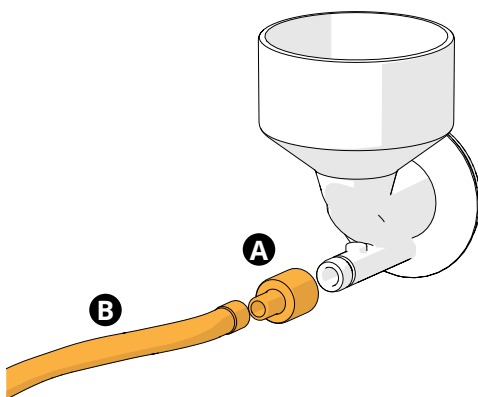

TITLE : New preformed hose mixing unit

MODEL : Esprecious

DATE : 2023-05-15

NUMBER : SI 230515

Reason for sending you this information

Replacement of nipple (6.331.276.002) and hose (6.019.033.008) with 6.331.900.001 (preformed hose).

Part information:

The first machine with the new preformed hose has serial number **020002391900**.

Old

New

New Spare Part:

- 6.331.900.001 Outlet hose Ø5 **C**

Deleted Spare Part:

- 6.331.276.002 Nipple mixing unit **A**
- 6.019.033.008 Silicone tube 5 x 1.5 **B**