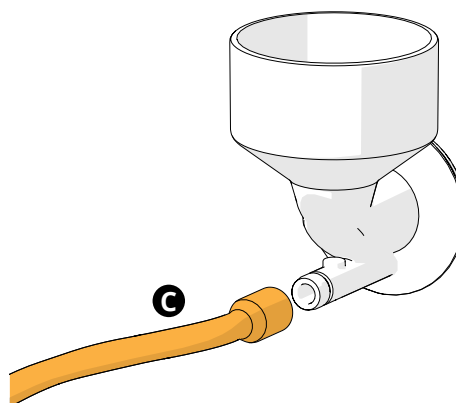

TITLE : New preformed hose mixing unit

MODEL : Esprecious

DATE : 2023-05-15

NUMBER : SI 230515

Reason for sending you this information

Replacement of nipple (6.331.276.002) and hose (6.019.033.008) with 6.331.900.001 (preformed hose).

Part information:

The first machine with the new preformed hose has serial number **020002391900**.

Old

New

New Spare Part:

- 6.331.900.001 Outlet hose Ø5 **C**

Deleted Spare Part:

- 6.331.276.002 Nipple mixing unit **A**
- 6.019.033.008 Silicone tube 5 x 1.5 **B**